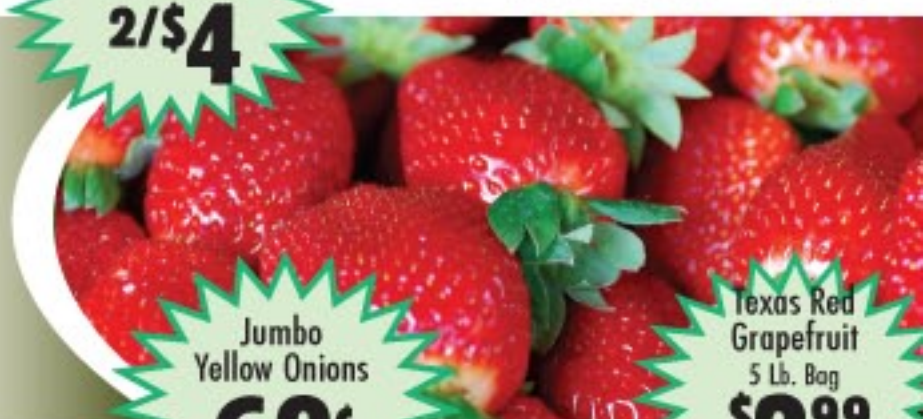

# Farm Fresh Produce!

Dole  
Classic Salad  
12 Oz.  
**2/\$3**

Extra Large  
Red Roma  
Tomatoes  
Tray Pack

**99¢**  
Lb.

8 Oz. Sliced  
Mushrooms  
**2/\$4**

Red Ripe  
Strawberries  
16 Oz.  
**\$2.88**